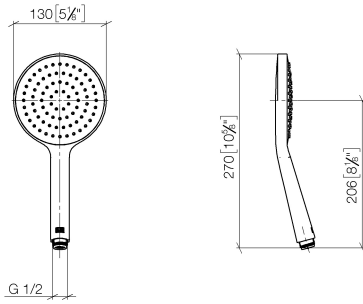

Concealed single-lever mixer with integrated shower connection with hand shower set - Chrome

IMO

ST 050 204 8979

- metal shower hose 1750mm with integrated anti-twist protection
 - Hand shower: COMPACT RAIN, max. flow rate 10 l/min (at 3 bar)
 - spray head Ø 130 mm
- Intrinsic protection against back flow.**

No.	Item Number	Name	Quantity used	Delivery time
1	28 060 970-00	Wall bracket swivel - Chrome	1	10
2	28 322 970-00	Metal shower hose 1/2" x 3/8" x 1750 mm - Chrome	1	2
3	36 050 970-00	Concealed single-lever mixer with integrated shower connection - Chrome	1	10

IMO

ST 050 204 8979

Concealed single-lever mixer with integrated shower connection with hand shower set - Chrome

IMO

ST 050 204 8979

Concealed single-lever mixer with integrated shower connection with hand shower set - Chrome

IMO

ST 050 204 8070
mm [inches]

Flow rate chart

Certificates

DVGW_DW-
6517DN0129.

LGA_29983.

WRAS_2009011.

ST 050 204 8979